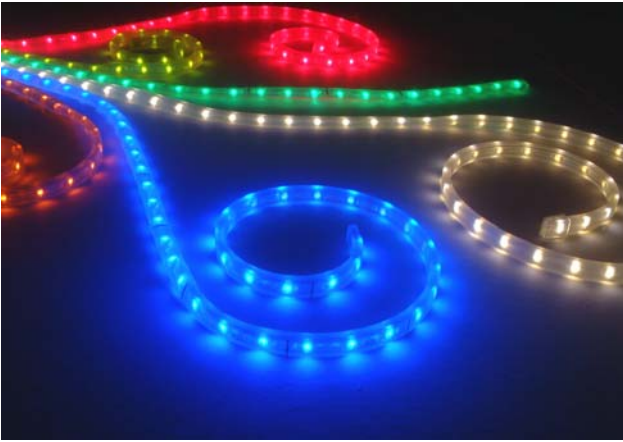

FlexiLED

Flexible LED lighting cable

Ultra Long Life.....100,000 Hours

Low Power..... 3w per Metre

All Colours.....White, Red, Green, Blue, Amber.

Low Profile.....6mm x 12mm

Applications

Architectural - Building Silhouette, Step lighting