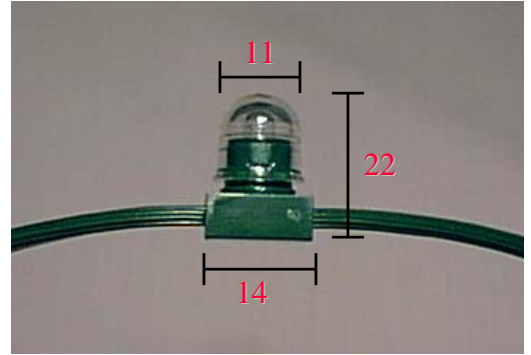

# TreeLight

*Low Voltage miniature Festoon Lighting*

**Long Life - 20,000 Hours    Low Power - 0.96w per Lamp**

**TreeLight** comprises of miniature *Low Voltage* lamps housed in sealed weather proof holders and covered by clear polycarbonate lenses. The lamp holders are wired in parallel using a twin 'figure of 8' PVC insulated cable.

## Specifications :

Light source :	Miniature Low Voltage Filament Lamps
Housing :	Weather Proof lamp holder / Polycarbonate Lens Cover
Power consumption :	0.96 watts per Lamp
Rated Life :	20,000 hours
Rated Voltage :	24 volts
Power supply :	240/24v IP65 Transformer - Rating to suit application.
Lamp Pitch :	200mm (Standard)
Harness Length :	30m - 140 lamps @ 200mm with 2m 'tail'