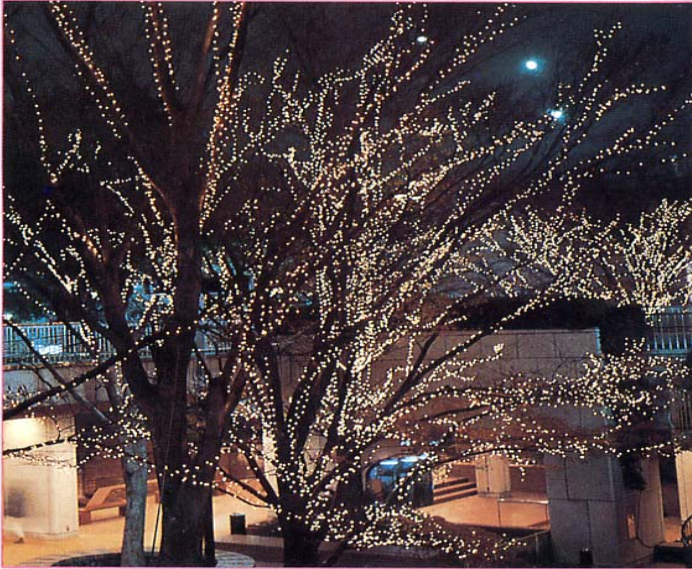

# TreeLight

*Low Voltage miniature Festoon Lighting*

**Long Life - 20,000 Hours    Low Power - 0.96w per Lamp**

**TreeLight** comprises of miniature *Low Voltage* lamps housed in sealed weather proof holders and covered by clear polycarbonate lenses. The lamp holders are wired in parallel using a twin 'figure of 8' PVC insulated cable.

Ideally suited to silhouette the branches of deciduous trees in winter or to provide a twinkling cover on the surface of evergreens. Because of its inherent reliability it can also be used to highlight buildings and other permanent structures such as bridges etc.

## Specifications :

Light source :	Miniature Low Voltage Filament Lamps
Housing :	Weather Proof lamp holder / Polycarbonate Lens Cover
Power consumption :	0.96 watts per Lamp
Rated Life :	20,000 hours
Rated Voltage :	24 volts
Power supply :	240/24v IP65 Transformer - Rating to suit application.
Lamp Pitch :	200mm (Standard)
Harness Length :	30m - 140 lamps @ 200mm with 2m 'tail'